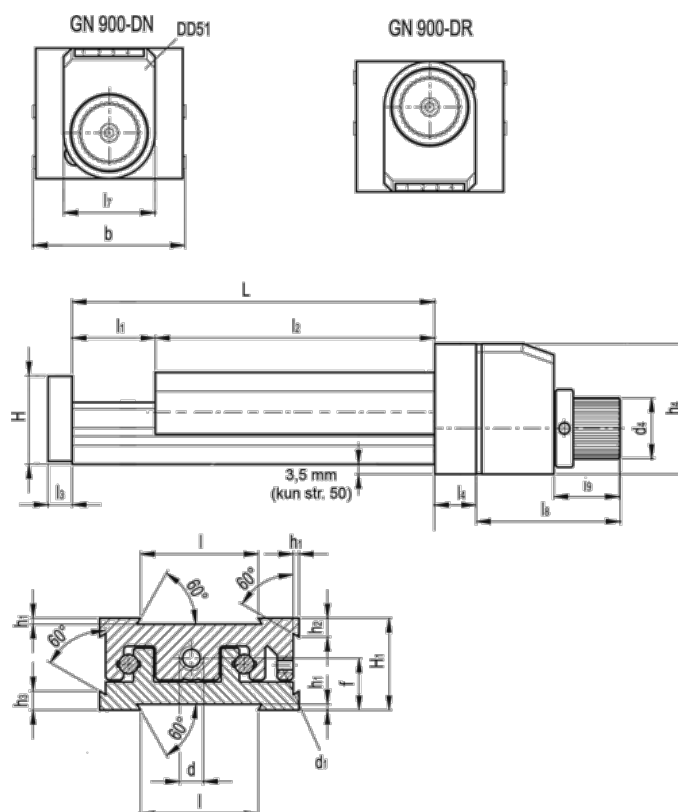

Data Sheet

Article number: 20774013

Description: Adjustable slide unit
GN 900-50-170-100-DN-1

Measures

b = 50	h2 = 4.5	l7 = 33
d = M6x1	h3 = 7.0	l8 = 52
d1 = M4	h4 = 47	l9 = 24
d4 = 22	l = 30	
f = 13.0	L - l1 = 170-100	
H = 23.0	l2 = 70	
h1 = 1.5	l3 = 6	
H1 = 23	l4 = 12	